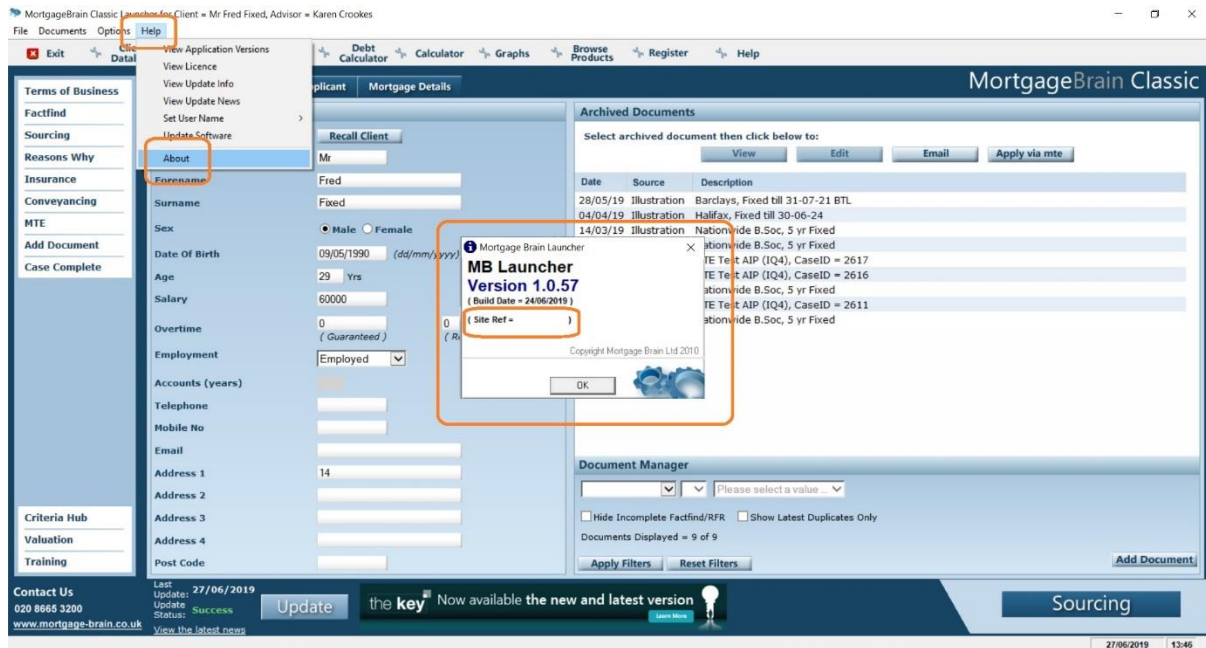

Where to find your customer Site Ref in MortgageBrain Classic and Mortgage Brain Anywhere

Your Site Ref is your unique Mortgage Brain customer ID.

To find your Site Ref in MortgageBrain Classic, click on the Help in the top menu and then on About, which opens the window shown below.